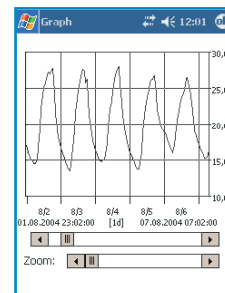

Hydras 3 Pocket includes complete capability to set-up, edit, and download log files.

Both real-time data and downloaded log files can be viewed in graphical format.