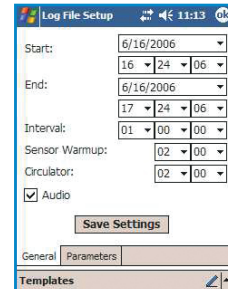

Hydras 3 Pocket includes complete capability to set-up, edit, and download log files.

Both real-time data and downloaded log files can be viewed in graphical format.